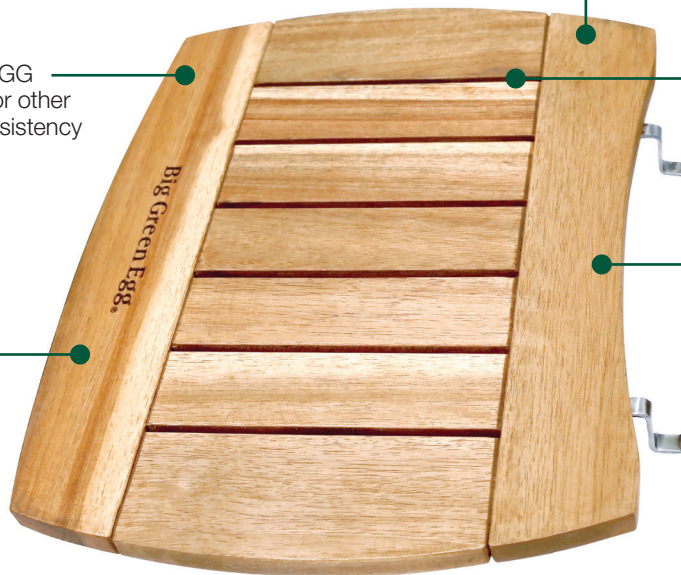

EGG Mates® for the MiniMax EGG

13.5 x 11 inch (34 x 28 cm)

The **NEW** Acacia Wood EGG Mates for the MiniMax are conveniently designed for easy placement and removal ... perfect for when you are taking this portable EGG to the beach, campsite or tailgating at the ballgame. The Mates work with the MiniMax EGG in a Carrier or with a Portable Nest when you are on the go.

Exclusive Big Green Egg design

Finished to match the EGG Handle, Acacia Tables or other size EGG Mates for consistency within the product line

Attractive and functional solid acacia wood construction

Clean-up is a breeze with mild household detergent

Crafted with strong mortise and tenon joints – the preferred style of joint for quality furniture and cabinetwork

Easily removed when not in use

Item Code: 121844

BBQ Tool Hooks

Hooks onto the MX Carrier

Works with the MiniMax EGG in a Portable Nest or Carrier