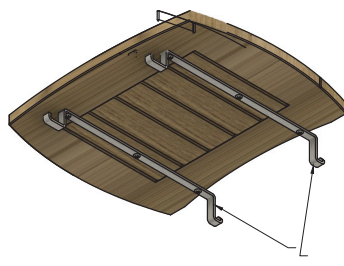

EGG Mates® for the MiniMax EGG

13.5 x 11 inch (34 x 28 cm)

The **NEW** Acacia Wood EGG Mates for the MiniMax are conveniently designed for easy placement and removal ... perfect for when you are taking this portable EGG to the beach, campsite or tailgating at the ballgame. The Mates work with the MiniMax EGG in a Carrier or with a Portable Nest when you are on the go.

Exclusive Big Green Egg design

Finished to match the EGG Handle, Acacia Tables or other size EGG Mates for consistency within the product line

Attractive and functional solid acacia wood construction

Clean-up is a breeze with mild household detergent

Crafted with strong mortise and tenon joints – the preferred style of joint for quality furniture and cabinetwork

Easily removed when not in use

Item Code: 121844

BBQ Tool Hooks

Hooks onto the MX Carrier

Works with the MiniMax EGG in a Portable Nest or Carrier