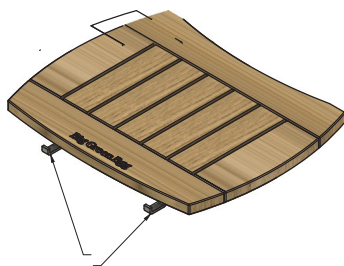

EGG Mates® for the MiniMax EGG

13.5 x 11 inch (34 x 28 cm)

The **NEW** Acacia Wood EGG Mates for the MiniMax are conveniently designed for easy placement and removal ... perfect for when you are taking this portable EGG to the beach, campsite or tailgating at the ballgame. The Mates work with the MiniMax EGG in a Carrier or with a Portable Nest when you are on the go.

Exclusive Big Green Egg design

Finished to match the EGG Handle, Acacia Tables or other size EGG Mates for consistency within the product line

Attractive and functional solid acacia wood construction

Clean-up is a breeze with mild household detergent

Crafted with strong mortise and tenon joints – the preferred style of joint for quality furniture and cabinetwork

Easily removed when not in use

Item Code: 121844

BBQ Tool Hooks

Hooks onto the MX Carrier

Works with the MiniMax EGG in a Portable Nest or Carrier