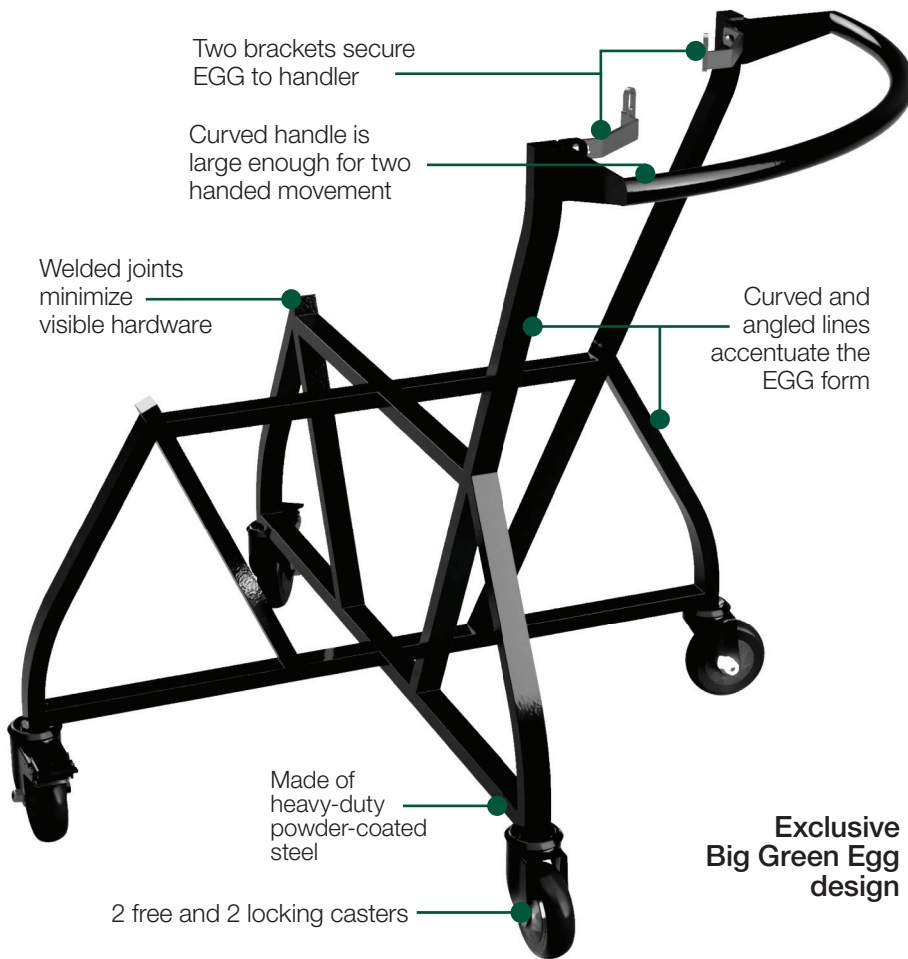

# intEGGrated Nest+Handler

XL

The **NEW** Big Green Egg intEGGrated Nest+Handler merges two great products (EGG Nest and Handler) for a strong, stable, mobile base for the EGG. Featuring welded joints, there is minimal visible hardware for a cleaner look, and the curved and angled lines accentuate the iconic shape of the EGG.

**Exclusive Big Green Egg design**

Item Code: 121158

*Packs flat, minimal assembly required. All required tools are provided in the box.*

**CARE:** Wipe clean with a damp cloth.