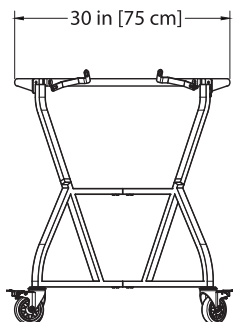

# intEGGrated Nest+Handler

XL

The **NEW** Big Green Egg intEGGrated Nest+Handler merges two great products (EGG Nest and Handler) for a strong, stable, mobile base for the EGG. Featuring welded joints, there is minimal visible hardware for a cleaner look, and the curved and angled lines accentuate the iconic shape of the EGG.

**Exclusive Big Green Egg design**

Item Code: 121158

*Packs flat, minimal assembly required. All required tools are provided in the box.*

**CARE:** Wipe clean with a damp cloth.