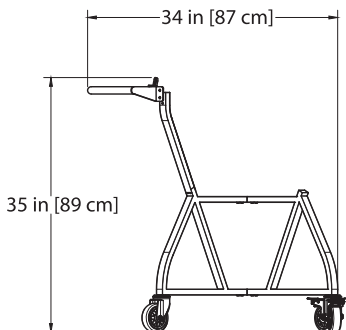

# intEGGrated Nest+Handler

XL

The **NEW** Big Green Egg intEGGrated Nest+Handler merges two great products (EGG Nest and Handler) for a strong, stable, mobile base for the EGG. Featuring welded joints, there is minimal visible hardware for a cleaner look, and the curved and angled lines accentuate the iconic shape of the EGG.

**Exclusive Big Green Egg design**

Item Code: 121158

*Packs flat, minimal assembly required. All required tools are provided in the box.*

**CARE:** Wipe clean with a damp cloth.