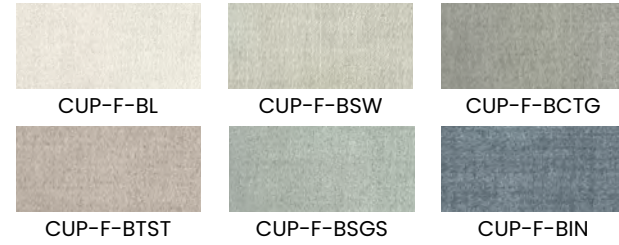

Martha – 27 FABRIC OPTIONS

Signature Fabrics