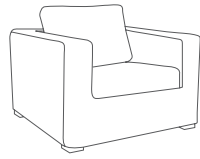

NOTTINGHAM

Living • Sectional • Dining • Lounger • Bar Chair

Frame: Resin & Aluminum
Finish: Taupe (12mm)

Body: FO6019 Dupione Pearl
Toss: FO7031 Junction Lagoon / FO5126 Canvas Spa