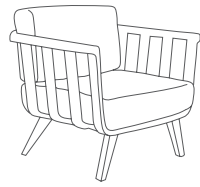

SEVILLE

Living • Sectional • Dining

Frame: Aluminum
Finish: Ash Grey

Body: FO7093 Marais Classic / FO6076 Idol Snow
Toss: FO5129 Canvas Black