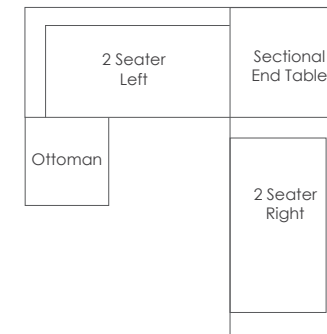

*with cushion

*with cushion

TUSCANY

Sectional • Dining • Lounger

Frame: Resin & Aluminum
Finish: Saffron Taupe (12mm Flat)

Body: FO6019 Dupione Pearl

CONFIGURATION 1

CONFIGURATION 2