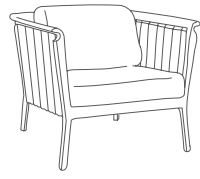

Swivel Rocking Arm Chair
FN55258STG/C
Color: Stone Grey
W21.5" x D25" x H34"
Weight: 33 LBS
Seat Height*: 17"
Arm Height: 25"

*with cushion

*with cushion

COPACABANA

Living • Sectional • Dining

Frame: Rope
Finish: Brown