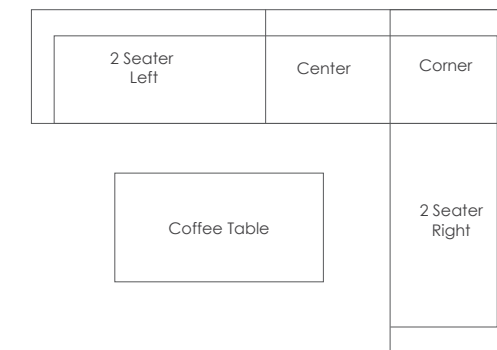

*with cushion

*with cushion

TUSCANY

Sectional • Dining • Lounger

Frame: Resin & Aluminum
Finish: Saffron Taupe (12mm Flat)

Body: FO6019 Dupione Pearl

CONFIGURATION 1

CONFIGURATION 2