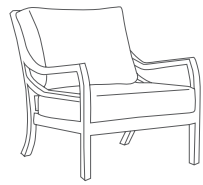

Hamilton 48" Round Table Base
w/Umbrella Hole
FN46295CRB-R48
Color: Country Brown
W36" (DIA) x H28"
Weight: 12 LBS

*with cushion

MADISON

Living • Sectional • Dining • Lounger • Bar Chair

Frame: Aluminum
Finish: Country Brown