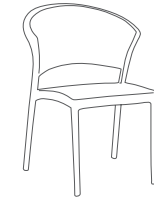

WESTON | WOODSIDE

Dining

Frame: Resin & Aluminum
Finish: Leather Antique Brown (7.5mm)