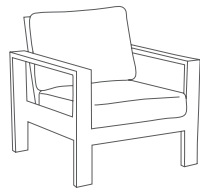

PARK LANE

Living • Sectional • Dining • Lounger • Bar Chair

Frame: Aluminum
Finish: Taupe

Body: FO5161 Cast Ash / FO9234 Carousel Limelite
Toss: FO9420 Rally Leaf