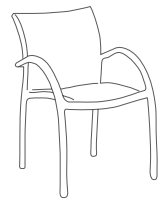

RIVIERA

Dining

Frame: Resin & Aluminum
Finish: Leather Antique Brown (7.5mm)