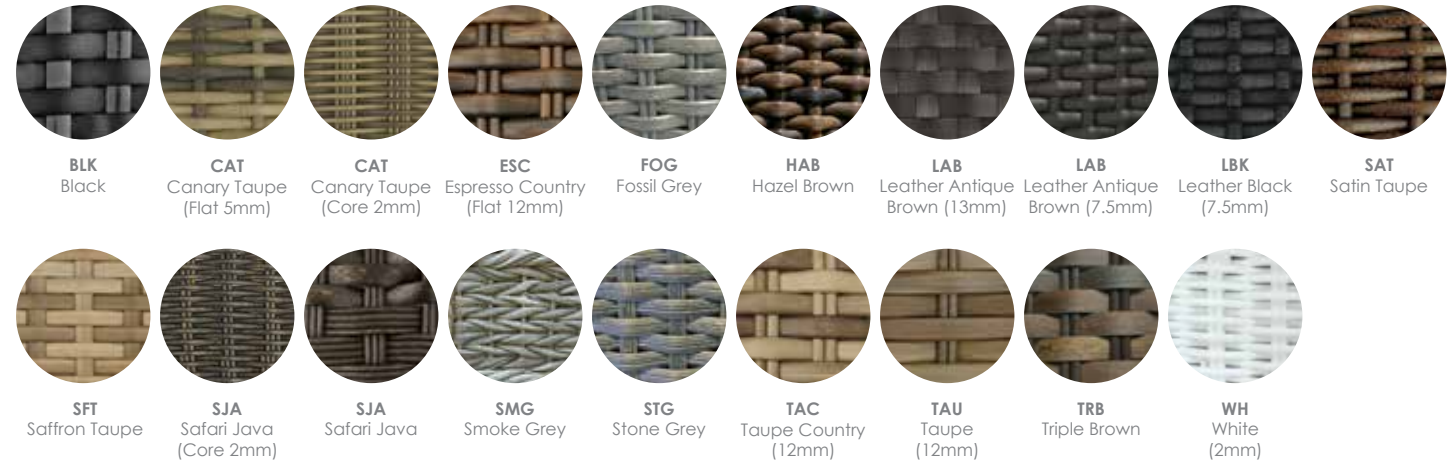

COLOR CHART

OUTDOOR FURNITURE COLLECTIONS

RESIN

SLING

BATYLINE

ROPE

ALUMINUM

DURAWOOD