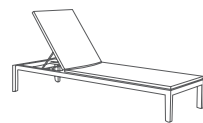

TOSCA

Lounger

Frame: Sling
Finish: Black

Frame: Sling
Finish: White

Frame: Aluminium
Finish: Black

Frame: Aluminium
Finish: White