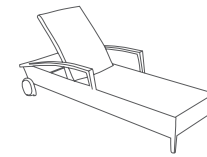

MEZO

Extendable Dining Table

Frame: Aluminum
Finish: Ash Grey

Frame: Aluminum
Finish: Country Brown

Frame: Aluminum
Finish: Grey

MISCELLANEOUS

Side Table • Lounger • Deck Box

Frame: Resin & Aluminum
Finish: Leather Antique Brown (7.5 mm)