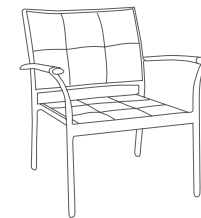

NEW ROMA PADDED SLING

Dining

Frame: Sling
Finish: Black (2x2)

Frame: Aluminium
Finish: Silver