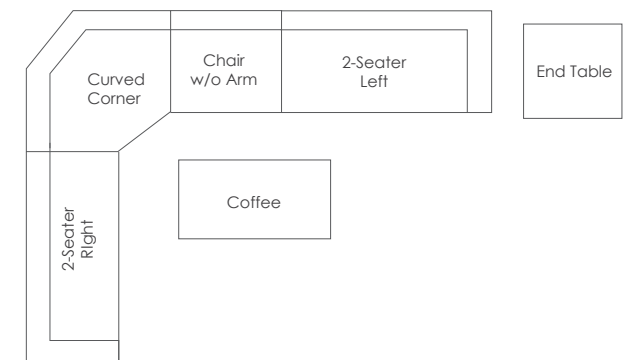

MADISON

Living • Sectional • Dining • Lounger • Bar Chair

Frame: Aluminum
Finish: Country Brown

Body: FO5153 Spectrum Mushroom

*with cushion