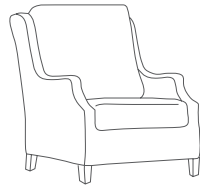

WHIDBEY ISLAND

Living • Sectional • Dining • Lounger • Bar Chair

Frame: Resin
Finish: Hazel Brown

Frame: Aluminum
Finish: Country Brown

Body: FO6045 Dupione Sand
Toss: FO7060 Adelaide Daybreak