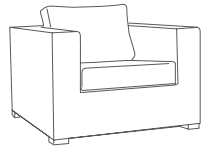

BRISBANE

Living • Sectional • Lounger

Frame: Resin
Finish: Leather Antique Brown (13mm)

Body: FO6019 Dupione Pearl