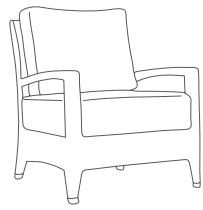

NEW MIAMI LAKES

Living • Dining

Frame: Resin & Aluminum
Finish: Leather Antique Brown (7.5mm)

Body: FO6015 Dupione Stone / FO6014 Athen Slate
Toss: FO6015 Dupione Stone