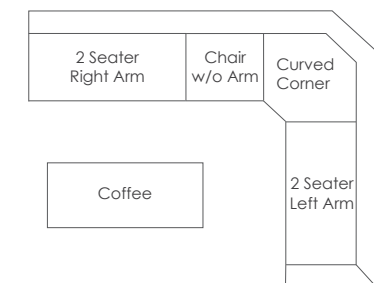

Curved Corner
FN44853VTAU/C
Color: Taupe
W57.5" x D34.25" x H33.5"
Weight: 57 LBS
Seat Height*: 17.5"

*with cushion

Coffee Table
FN44804TAU
Color: Taupe
W47" x D23.25" x H16"
Weight: 24 LBS

End Table
FN44805TAU
Color: Taupe
W23.25" x D23.25" x H22.5"
Weight: 17 LBS