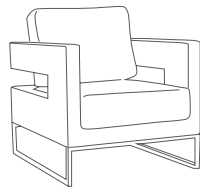

VILANO

Living • Sectional • Dining

Frame: Resin & Aluminum (Stainless Steel Legs)
Finish: Leather Black (7.5mm)

Body: FO7022 Sailcloth Sahara