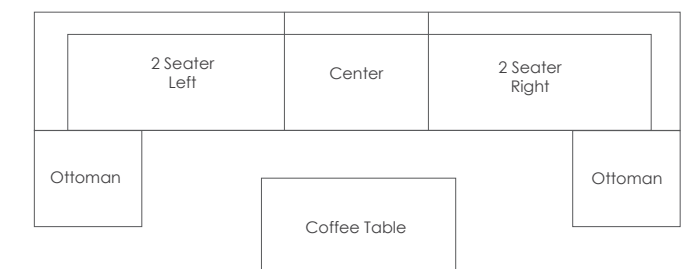

TUSCANY

Sectional • Dining • Lounger

Frame: Resin & Aluminum
Finish: Saffron Taupe (12mm Flat)

Body: FO6019 Dupione Pearl

2-Seater Right & Left Settee
FN44752RLSFT/C
Color: Saffron Taupe
W54.5" x D29" x H29.5"
Weight: 106 LBS
Seat Height*: 16"
*Toss Cushion Not Included

Center (w/o Arm)
FN44753CSFT/C
Color: Saffron Taupe
W25" x D29" x H29.5"
Weight: 27 LBS
Seat Height*: 16"

Single Arm
FN44753ASFT/C
Color: Saffron Taupe
W29" x D29" x H29.5"
Weight: 38 LBS
Seat Height*: 16"

Club Chair
FN44701SFT/C
Color: Saffron Taupe
W32.75" x D29.5" x H29.5"
Weight: 40 LBS
Seat Height*: 16"

Corner
FN44753NSFT/C
Color: Saffron Taupe
W29" x D29" x H29.5"
Weight: 39 LBS
Seat Height*: 16"

Coffee Table w/Clear Glass
FN44704SFT
Color: Saffron Taupe
W36" x D20" x H16"
Weight: 33 LBS

Ottoman
FN44716SFT/C
Color: Saffron Taupe
W25" x D25" x H12.25"
Weight: 16 LBS
Seat Height*: 16"

Sectional End Table w/Clear Glass
FN44707SFT
Color: Saffron Taupe
W29" x D29" x H17"
Weight: 33 LBS

*with cushion

CONFIGURATION 5