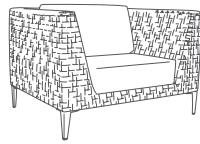

GENVAL

Living • Sectional • Dining

Frame: Aluminium
Finish: Black

Frame: Aluminium
Finish: Cement

Frame: Rope
Finish: Grey

Body: FO7106 Astoria Silvermine / FO7108 Mesa River Rock
Toss: FO5172 Canvas Granite