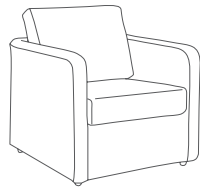

ISOLA ISLAND

Living • Sectional • Dining

Frame: Resin
Finish: Fossil Grey

Frame: Aluminum
Finish: Ash Grey

Body: FO7102 Action Ash
Toss: FO7084 Zip Silver (Dark & Light)