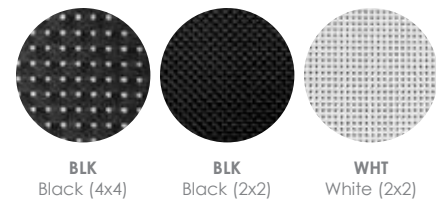

COLOR CHART

OUTDOOR FURNITURE COLLECTIONS

RESIN

SLING

BATYLINE

ROPE

ALUMINUM

DURAWOOD