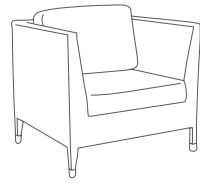

TUSCANY

Sectional • Dining • Lounger

Frame: Resin & Aluminum
Finish: Saffron Taupe (12mm Flat)

Body: FO6019 Dupione Pearl