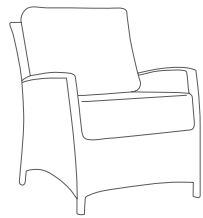

PALM HARBOR

Living • Sectional • Dining • Lounger • Bar Chair • Accessories

Body: FO6029 Dupione Papaya / FO9421 Astoria Sunset

Frame: Resin & Aluminum
Finish: Leather Antique Brown (7.5mm)