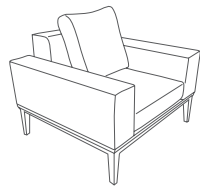

ALASSIO

Living • Sectional

Frame: Aluminum
Finish: Cobalt Graphite

Frame: Aluminum
Finish: White

Body: FO6075 Idol Cloud / FO7086 Axis Citrus
Toss: FO5160 Canvas Heather Beige / FO7095 Heritage Papyrus