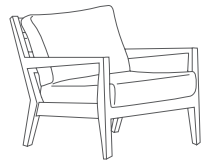

LUCIA

Frame: Aluminum
Finish: Ash Grey
Living • Sectional • Dining • Lounger • Bar Chair • Counter Bar

Body: FO5161 Cast Ash
Toss: FO7081 Transform Limelite / FO5158 Canvas Coal

*with cushion