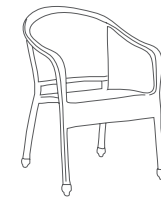

SUN VALLEY

Dining

Frame: Resin & Aluminum
Finish: Safari Java