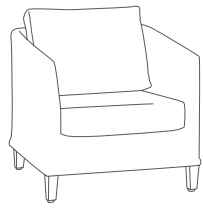

SAN SEBASTIAN

Living • Sectional • Dining

Body: FO7109 Meso Caribbean / FO7112 Shaker Mist

Frame: Resin
Finish: Triple Brown

Frame: Aluminum
Finish: Country Brown