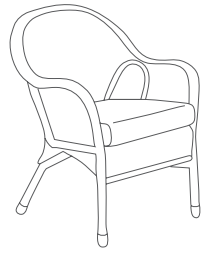

ENGLISH BAY

Living • Dining

Body: FO6068 Echo Midnight
Toss: FO6013 Dupione Deep Sea

Frame: Resin & Aluminum
Finish: Canary Taupe
(Core 2mm)

Frame: Resin + Aluminum
Finish: White (Core 2mm)

Frame: Resin & Aluminum
Finish: Safari Java (Core 2mm)