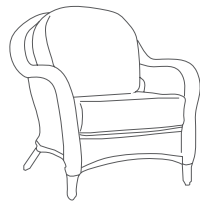

BONDI BEACH

Living • Dining

Frame: Resin
Finish: Satin Taupe
(Core 5mm)

Frame: Aluminum
Finish: Country Brown

Body: FO7043 Aries Marble / FO6048 Dupione Nectarin
Toss: FO6048 Dupione Nectarin