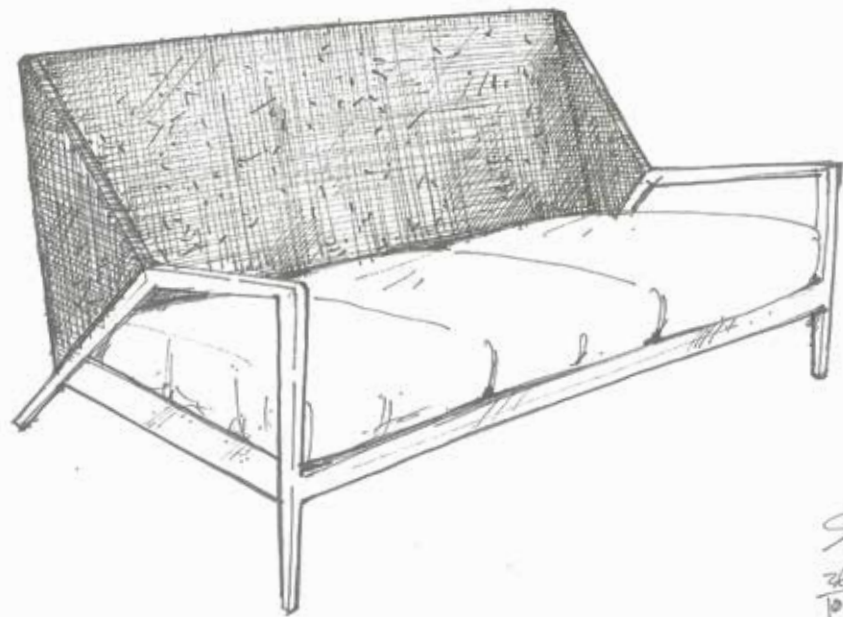

RATANA

TIMELESS LIFESTYLE FURNITURE

Outdoor Residential Collection | 2018–2019

RATANA

Outdoor Residential Collection | 2018–2019

INSPIRATION & DESIGN

We are a technical design company at the forefront of construction and development. Our team of designers, engineers and innovators are passionate about creating functional, precision furniture for outdoor living. Traveling the world, we collaborate with leading designers and discover the latest materials and technology. Our success is a testament of our unique culture, dedication, strong innovation pipeline and our passion for design and construction.