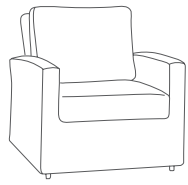

PORTFINO

Living • Sectional • Dining • Lounger • Bar Chair

Frame: Resin
Finish: Fossil Grey
(12mm Flat)

Frame: Resin
Finish: Espresso Country
(12mm Flat)

Body: FO6077 Idol Frost / FO7064 Converge Mist
Toss: FO7064 Converge Mist / FO5116 Canvas Taupe