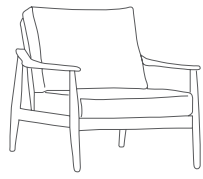

Swivel Rocker
FN54768ASG/C
Color: Ash Grey
W31" x D32.5" x H27"
Weight: 49 LBS
Seat Height*: 15"
Arm Height: 27"

*with cushion

BOLANO

Frame: Aluminum
Finish: Ash Grey

Living • Sectional • Dining • Bar Chair • Counter Chair