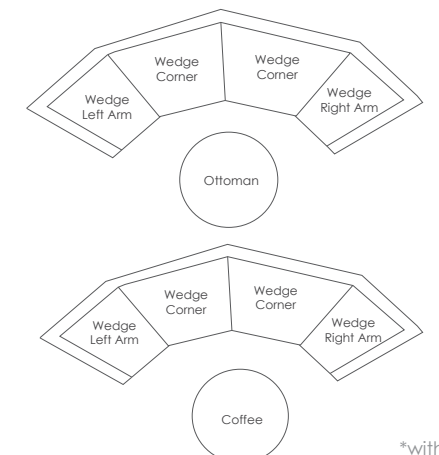

*with cushion

*with cushion