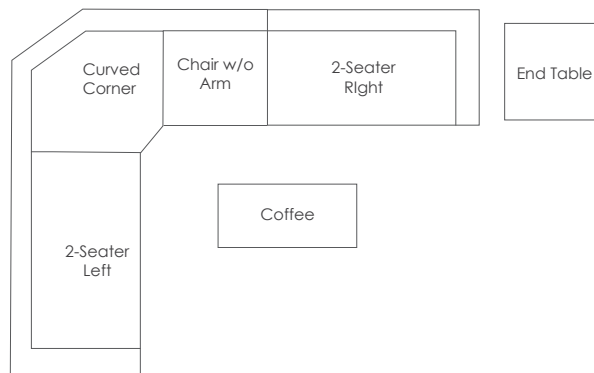

LUCIA

Frame: Aluminum
Finish: Ash Grey

Living • Sectional • Dining • Lounger • Bar Chair • Counter Chair

Body: FO5161 Cast Ash
Toss: FO7081 Transform Limelite / FO5158 Canvas Coal

2-Seater Left Arm
FN54452ASG-L/C
Color: Ash Grey
W51.5" x D33.5" x H33"
Weight: 55 LBS
Seat Height*: 18"
Arm Height: 24"

2-Seater Right Arm
FN54452ASG-R/C
Color: Ash Grey
W51.5" x D33.5" x H33"
Weight: 55 LBS
Seat Height*: 18"
Arm Height: 24"

Chair (w/o Arm)
FN54453ASG-C/C
Color: Ash Grey
W25" x D33.5" x H33"
Weight: 30 LBS
Seat Height*: 18"

Curved Corner
FN54453ASG-V/C
Color: Ash Grey
W58.5" x D33" x H33"
Weight: 50 LBS
Seat Height*: 18"

*with cushion