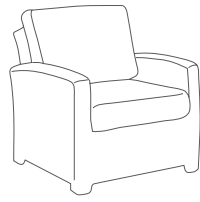

PRINCEVILLE

Living • Sectional • Dining • Bar Chair

Frame: Resin
Finish: Canary Taupe (5mm Flat)

Body: FO5154 Frequency Ash
Toss: FO9149 Canvas Tuscan / FO9212 Accord Koi