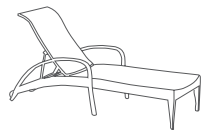

LYNN VALLEY

Lounger

Frame: Resin & Aluminum
Finish: Leather Antique Brown (7.5mm)

Body: FO6047 Dupione Celeste