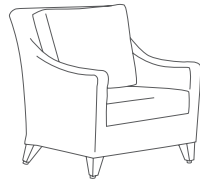

ST. MARTIN

Living • Sectional • Dining

Frame: Aluminium
Finish: Ash Grey

Frame: Resin
Finish: Fossil Grey

Body: FO5151 Passage Poppy / FO6067 Echo Sangria
Toss: FO5151 Passage Poppy / FO6067 Echo Sangria