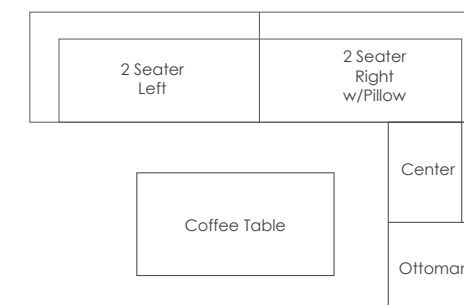

2-Seater Right & Left Settee
FN44752RLSFT/C
Color: Saffron Taupe
W54.5" x D29" x H29.5"
Weight: 106 LBS
Seat Height*: 16"
*Toss Cushion Not Included

Center (w/o Arm)
FN44753CSFT/C
Color: Saffron Taupe
W25" x D29" x H29.5"
Weight: 27 LBS
Seat Height*: 16"

Single Arm
FN44753ASFT/C
Color: Saffron Taupe
W29" x D29" x H29.5"
Weight: 38 LBS
Seat Height*: 16"

Club Chair
FN44701SFT/C
Color: Saffron Taupe
W32.75" x D29.5" x H29.5"
Weight: 40 LBS
Seat Height*: 16"

Corner
FN44753NSFT/C
Color: Saffron Taupe
W29" x D29" x H29.5"
Weight: 39 LBS
Seat Height*: 16"

Coffee Table w/Clear Glass
FN44704SFT
Color: Saffron Taupe
W36" x D20" x H16"
Weight: 33 LBS

Ottoman
FN44716SFT/C
Color: Saffron Taupe
W25" x D25" x H12.25"
Weight: 16 LBS
Seat Height*: 16"

Sectional End Table w/Clear Glass
FN44707SFT
Color: Saffron Taupe
W29" x D29" x H17"
Weight: 33 LBS

*with cushion

CONFIGURATION 4