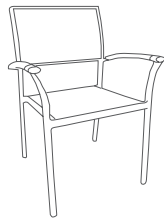

NEW ROMA SLING

Dining

Frame: Sling
Finish: Black (4x4)

Frame: Aluminium
Finish: Silver