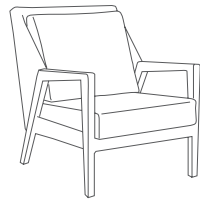

CAPE TOWN

Living • Sectional • Dining

Frame: Resin
Finish: Stone Grey

Frame: Aluminum
Finish: Ash Grey

Body: FO7095 Heritage Papyrus / FO7091 Patchwork Stone
Toss: FO7091 Patchwork Stone / FO7094 Heritage Alpaca