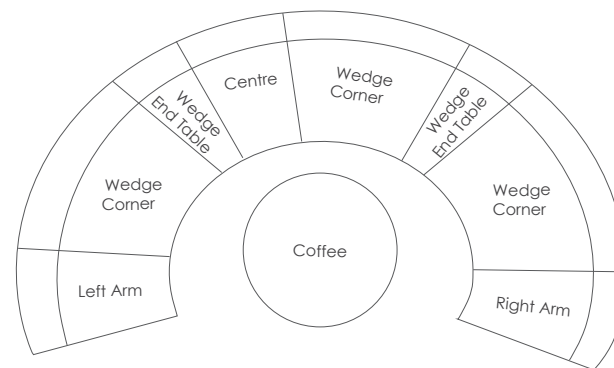

Sectional 40" Round Coffee
Table w/Clear Glass
FN23057/GL
Color: Leather Antique Brown
W39.5"(DIA) x H13"
Weight: 67 LBS

Sectional 20" Round End Table
w/Clear Glass
FN23051
Color: Leather Antique Brown
W20"(DIA) x H19.5"
Weight: 12 LBS