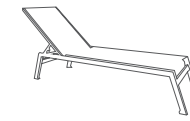

LUCCA

Lounger

Frame: Batylite
Finish: Black

Frame: Batylite
Finish: White

Frame: Aluminium
Finish: Silver

Frame: Durawood Top
Finish: Slate Grey