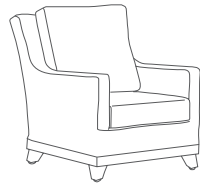

BOSTON

Living • Sectional • Dining

Frame: Resin
Finish: Smoke Grey

Frame: Aluminum
Finish: Ash Grey

Body: FO5173 Cast Mist
Toss: FO7080 Transform Opal