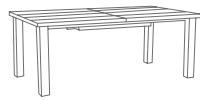

MEZO

Extendable Dining Table

Frame: Aluminum
Finish: Ash Grey

Frame: Aluminum
Finish: Country Brown

Frame: Aluminum
Finish: Grey

MISCELLANEOUS

Side Table • Lounger • Deck Box

Frame: Resin & Aluminum
Finish: Leather Antique Brown (7.5 mm)

Mezo Extendable Table w/Aluminum Slat Top
FN50482ASG | FN50482CRB | FN50482GRY

Color: Ash Grey | Country Brown | Grey
W80.5" x D45" x H29"; extends to W118"
Weight: 159 LBS
Aluminum Leg:
Size: 3.5" x 3.5"
Wall Thickness: 2mm

Knee Clearance
Distance between the legs: 70.5"
From floor to bottom of the table surface: 26"-28"

Side Table
FN30305LAB

Color: Leather Antique Brown
W19" x D17.5" x H25"
Weight: 23 LBS

24" Bistro Table w/Mesh Support (KD)
FN33130LAB

Color: Leather Antique Brown
W24"(DIA) x H29"
Weight: 15 LBS

Universal 32" Bistro Table
w/Mesh Support (KD)
FN33115LAB

Color: Leather Antique Brown
W32"(DIA) x H29"
Weight: 18 LBS

Adjustable Lounger
FN33120LAB/C

Color: Leather Antique Brown
W28.5" x D77" x H13"
Weight: 66 LBS
Seat Height*: 16"

DeckBox w/Wheels & Handle
FN23037

Color: Leather Antique Brown
W73" x D31.5" x H32.5"
Weight: 70 LBS

*with cushion