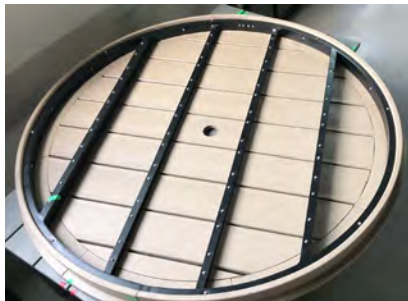

## Fairen Trail

P211-130 Tall Barstool (2/ctn) \$ 500.00

P211-613 Round Bar Table \$ 350.00  
with Umbrella Option

3 piece set \$ 850.00

5 piece set \$1,350.00

The Fairen Trail Collection features a 46" round pub height table and bar stools. All are made in durable and sturdy HDPE material, which is made to withstand the harsh elements of the outdoors. The tabletop is supported by aluminum bars. All made with a textured wood "look" finish. The 2-tone driftwood and black color combination adds elegance to any outdoor environment. Assembly required.