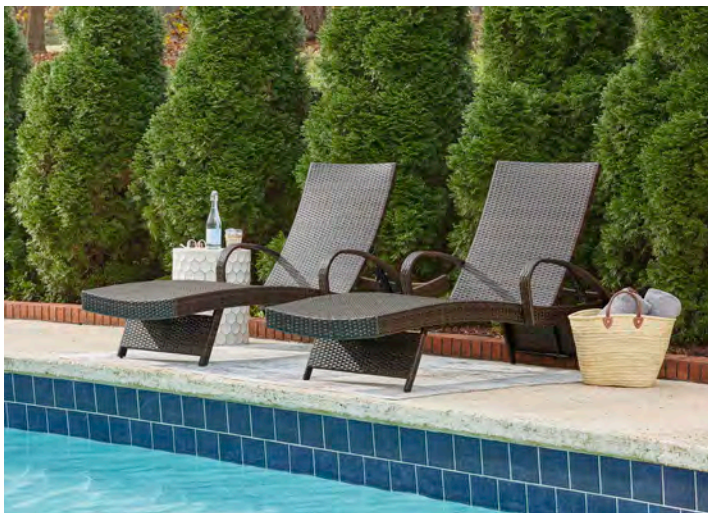

P283

Kantana

- P283-703 Rectangular End Table $ 50.00
- P283-815 Chaise Lounge (2/ctn) $280.00

Lounger: 5 Position Recliner with Arms. Resin wicker woven on a heavy duty powder coated steel frame. Packs 2 per carton. Made in Vietnam. Assembly required.

Table: Hand woven resin wicker on a powder coated steel frame. End table legs fold for storage and for portability. Reinforced table top. Leg lock safety system included. No assembly required.