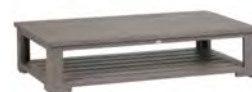

Chair w/o Arm  
FN64353PGR-C

Color: Pearl Grey  
W26"xD36.5"xH33.5"  
Weight: 64 LBS  
Seat Height\*: 18"

Ottoman  
FN64316PGR

Color: Pearl Grey  
W26"xD26"xH12"  
Weight: 34 LBS  
Seat Height\*: 18"

Cubo Coffee Table  
FN61204PGR