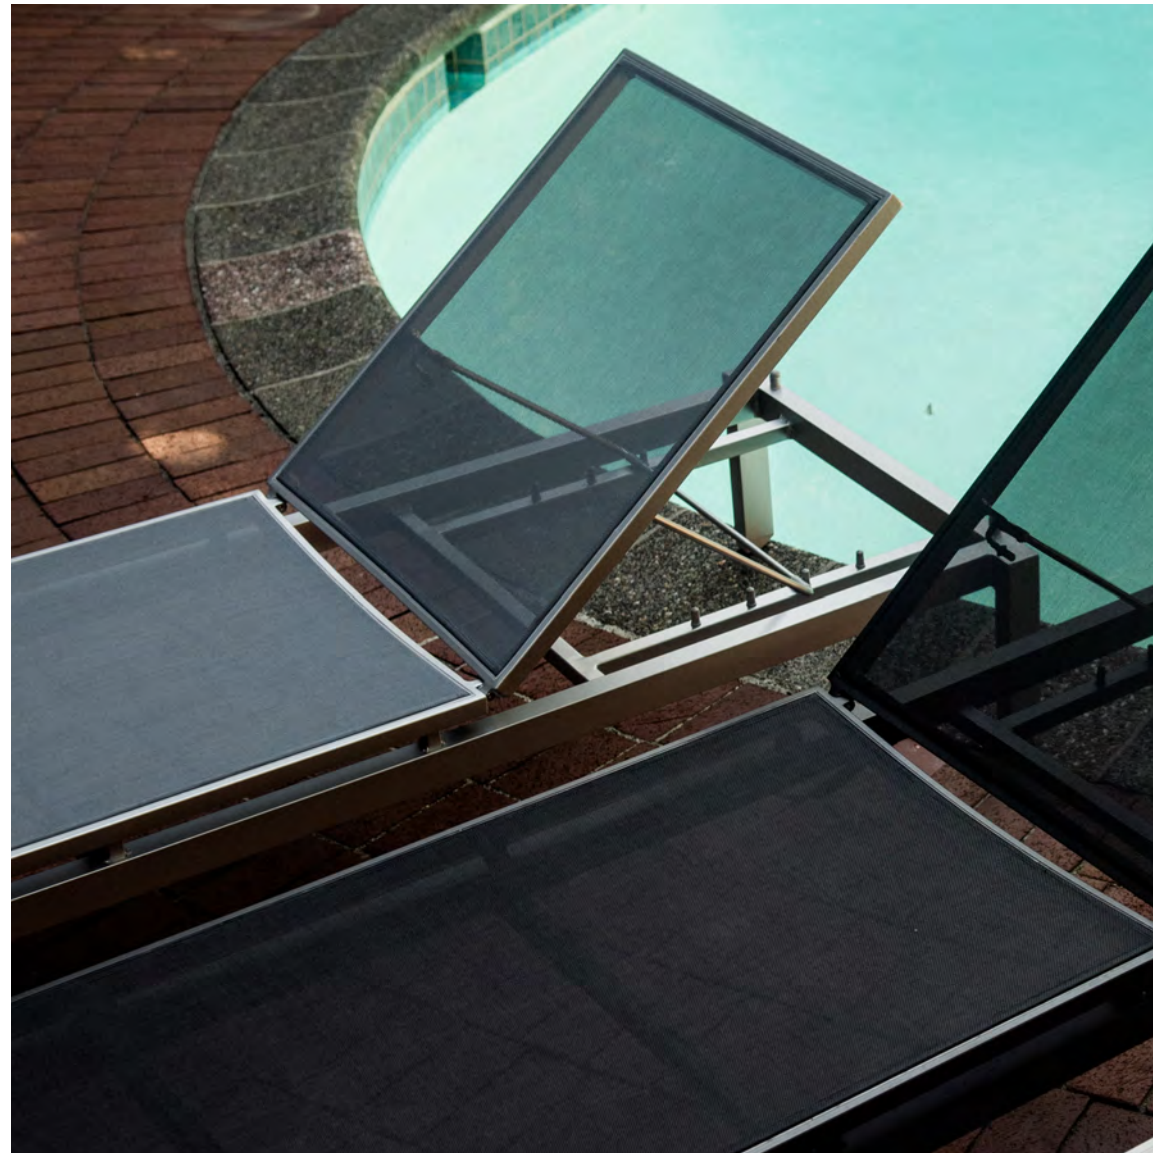

TOSCANA

WEAVE: BATYLINE®

COLOR: BLACK | GREY | WHITE

FRAME: ALUMINUM

COLOR: GRAPHITE | GREY | WHITE

PRODUCT SPECIFICATION: P224