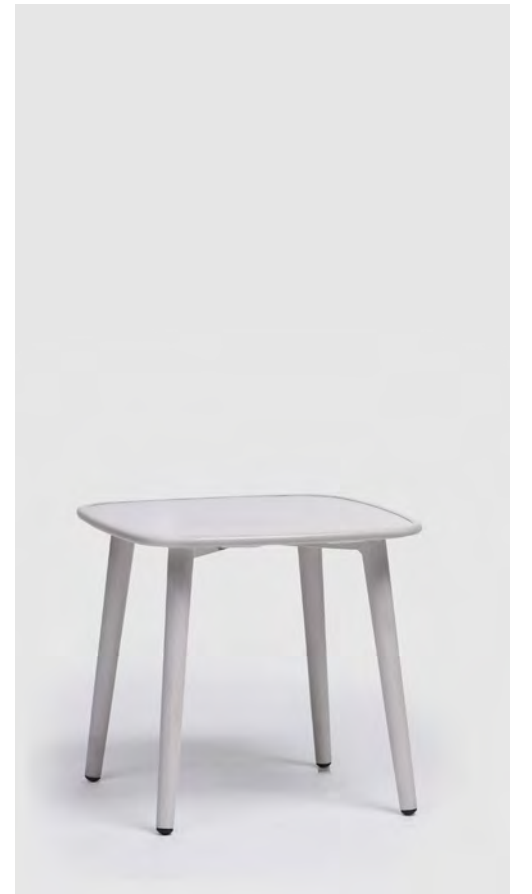

# MILANO

FRAME: ALUMINUM

COLOR: PEARL GREY

PRODUCT SPECIFICATION: P179