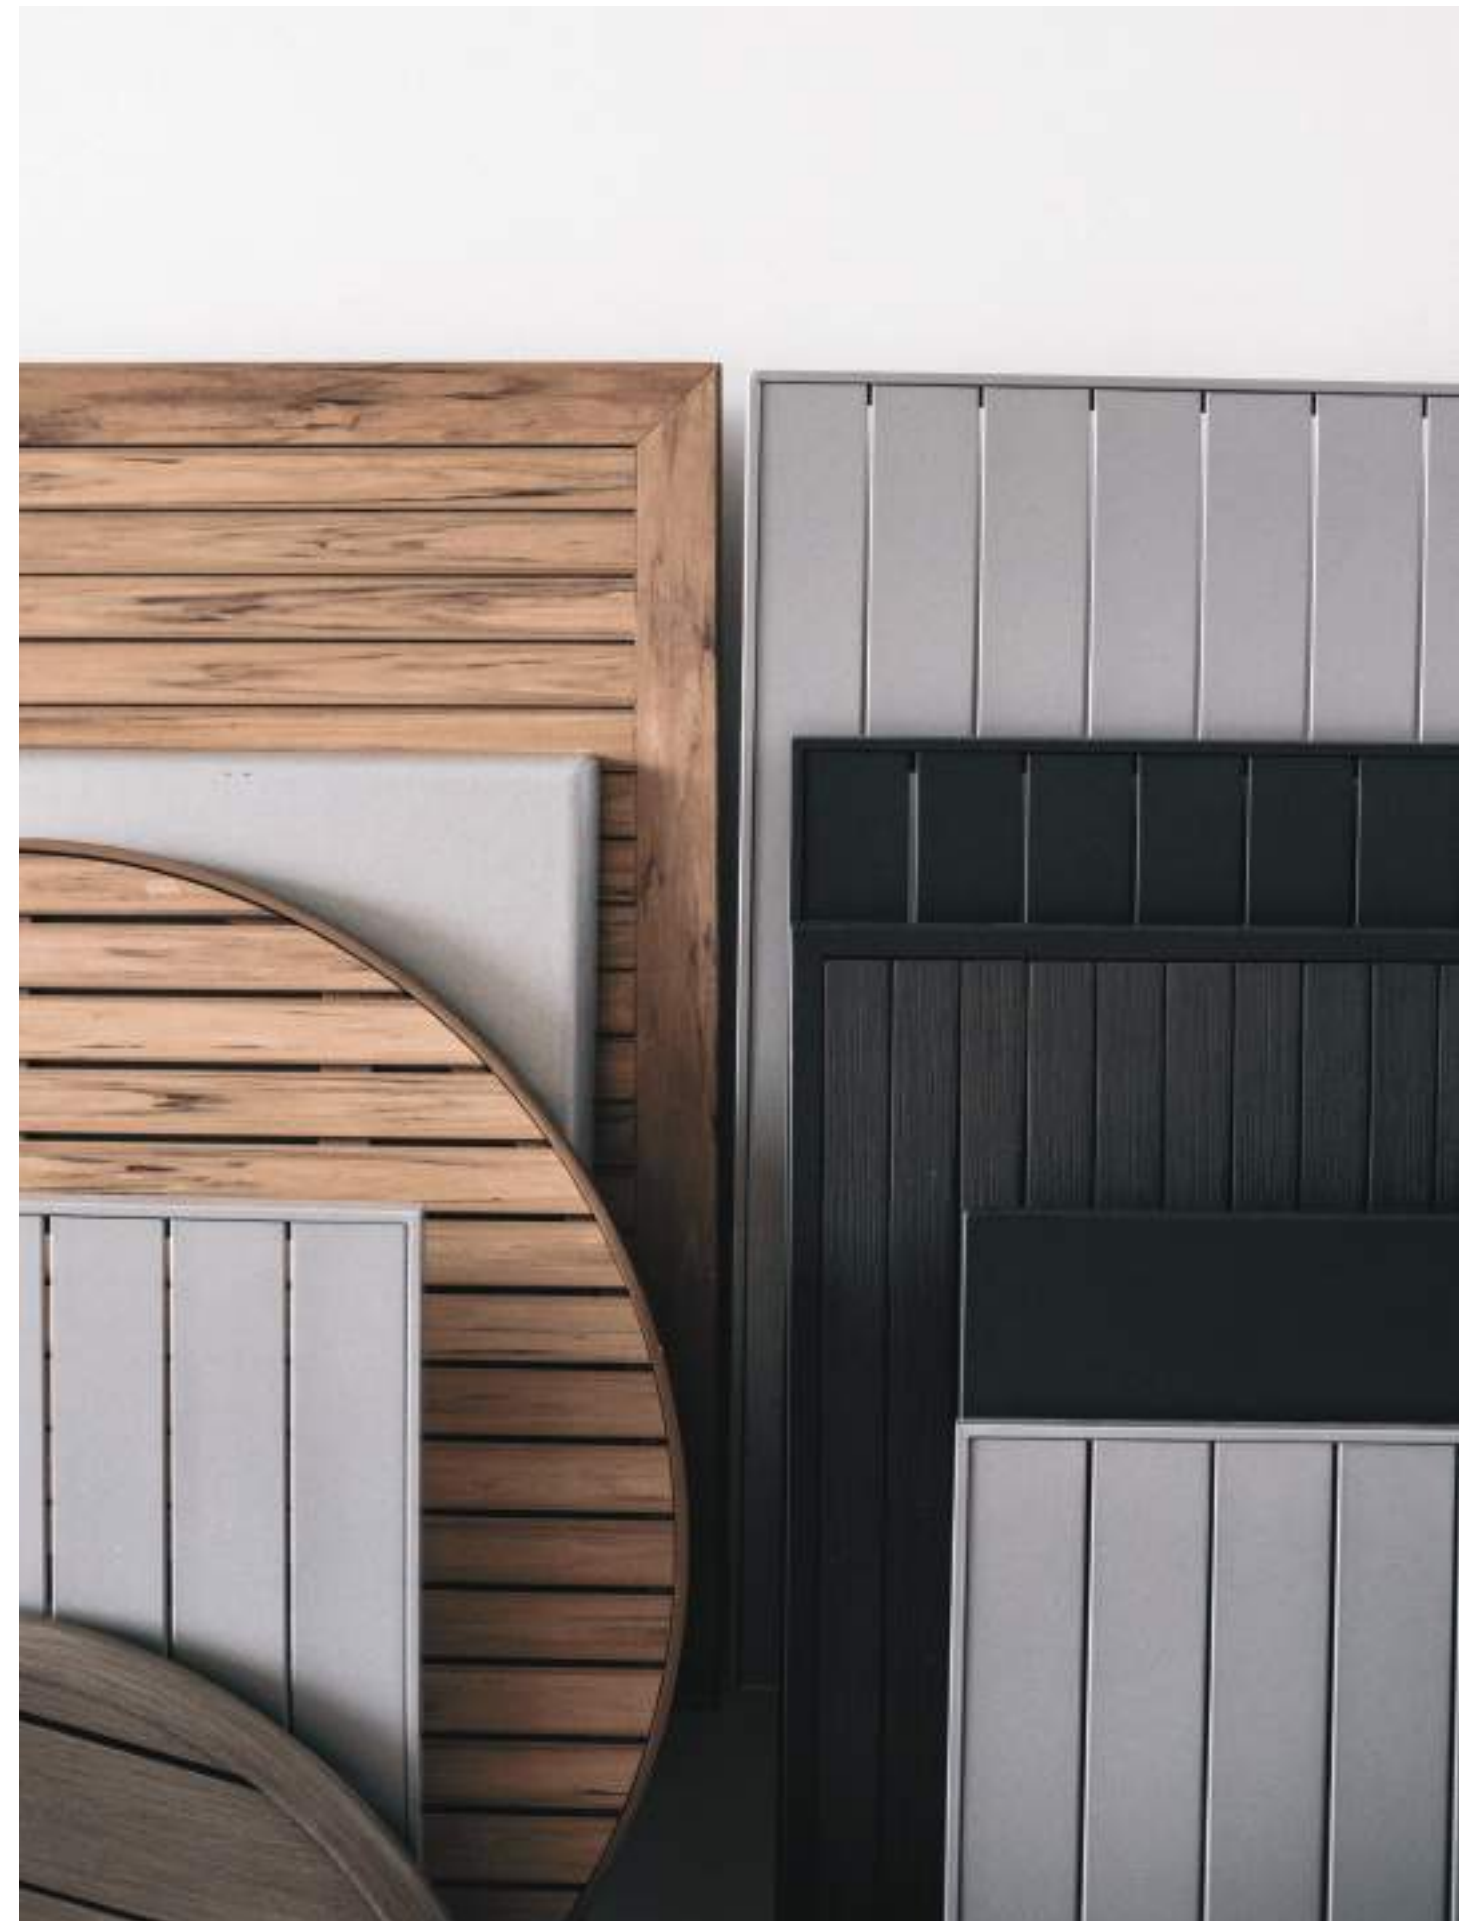

# CLEVELAND

Table Top

Frame: Aluminum  
Finish: Ash Grey

23" Sq Table Top  
FN50265ASG

Color: Ash Grey  
W23" x D23"  
Weight: 11 LBS | 18 LBS

32" Sq Table Top  
FN50264ASG

Color: Ash Grey  
W32" x D32"  
Weight: 18 LBS