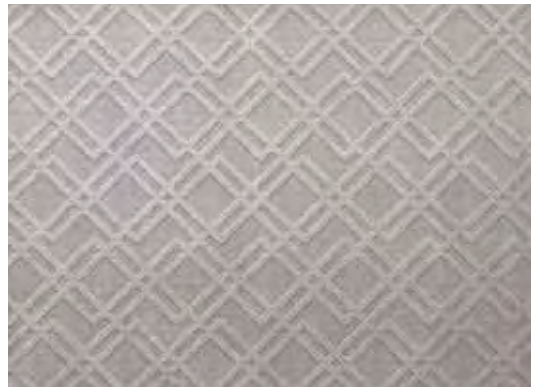

Manhattan - Plush Gray

Item No.	Size	Weight	Cube
RG-112-050-80	7'10" x 10'	24 lbs.	2
RG-112-050-35	5'3" x 7'4"	12 lbs.	.93