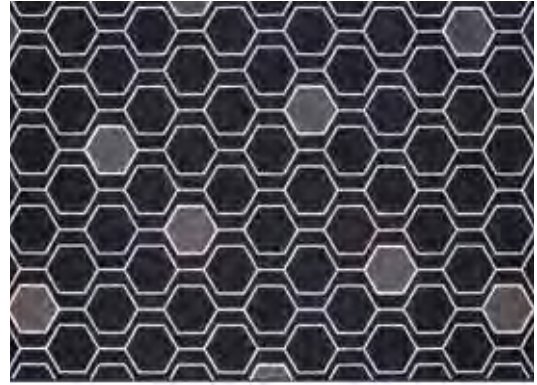

Geo - Black

Item No.	Size	Weight	Cube
RS-404-993-80	7'10" x 10'	19 lbs.	2
RS-404-993-35	5'3" x 7'4"	10 lbs.	.93